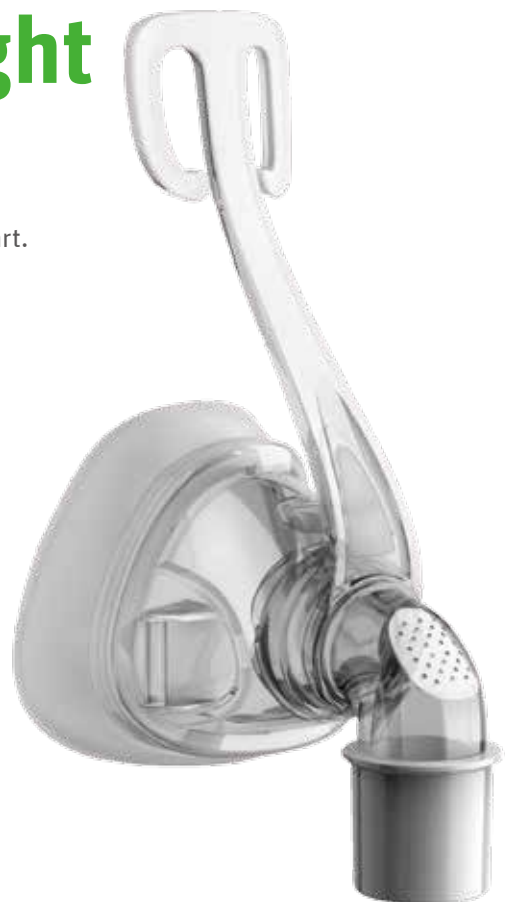

Wear Light, Sleep Right

N4 Nasal Mask

With new era of design, highly integrated NM4 is exquisite, swift and smart.

Auto Fit

Supporting frame automatically adapts to any forehead. All cushions share the same frame.

Pad free

Innovatively remove the forehead pad to reduce the contact area. Minus is a plus.

Flash your use

Simplest structure ever. Two parts only, but that's all you need.

Product Codes

Main Frame Assembly